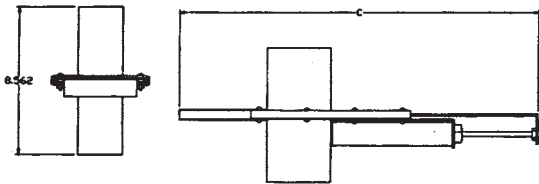

Shut Offs

Standard Features

- Shut off for gravity feed lines of pellets.
- Stainless steel, aluminium & carbon steel construction
 - Sizes 1.5" to 6"OD
 - Hand or air cylinder actuated

Air Actuated Shut Off

Manual Actuated Shut Off

OD	A	B	C
1.5	4.00	7.25	-
2.0	4.625	9.125	16
2.5	5.50	11.25	17
3.0	5.50	11.50	18
3.5	6.625	14.75	19
4.0	6.625	14.75	20
4.5	7.125	16.25	-
5.0	7.625	17.75	-
6.0	9.625	20.50	-