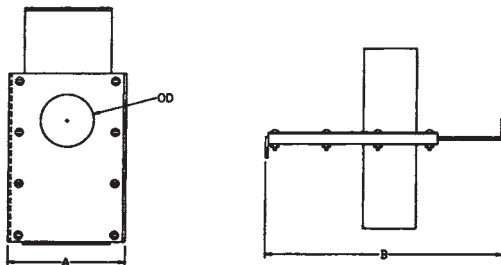

Shut Offs

Standard Features

- Shut off for gravity feed lines of pellets.
- Stainless steel, aluminium & carbon steel construction
 - Sizes 1.5" to 6"OD
 - Hand or air cylinder actuated

Air Actuated Shut Off

Manual Actuated Shut Off

OD	A	B	C
1.5	4.00	7.25	-
2.0	4.625	9.125	16
2.5	5.50	11.25	17
3.0	5.50	11.50	18
3.5	6.625	14.75	19
4.0	6.625	14.75	20
4.5	7.125	16.25	-
5.0	7.625	17.75	-
6.0	9.625	20.50	-