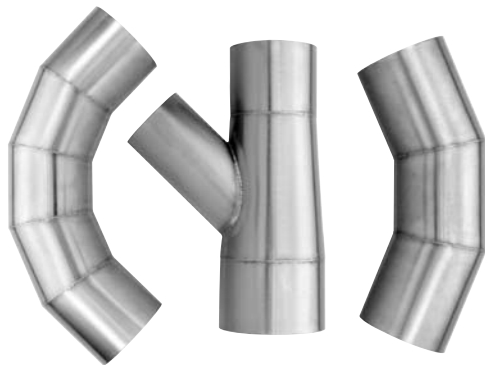

Custom Fabrications Stainless Steel & Aluminum Specialists

Cyclones & Bins

Manifolds

Complete Assemblies

Dust Collection Fittings

Hoppers

Call us for a quote!!!!